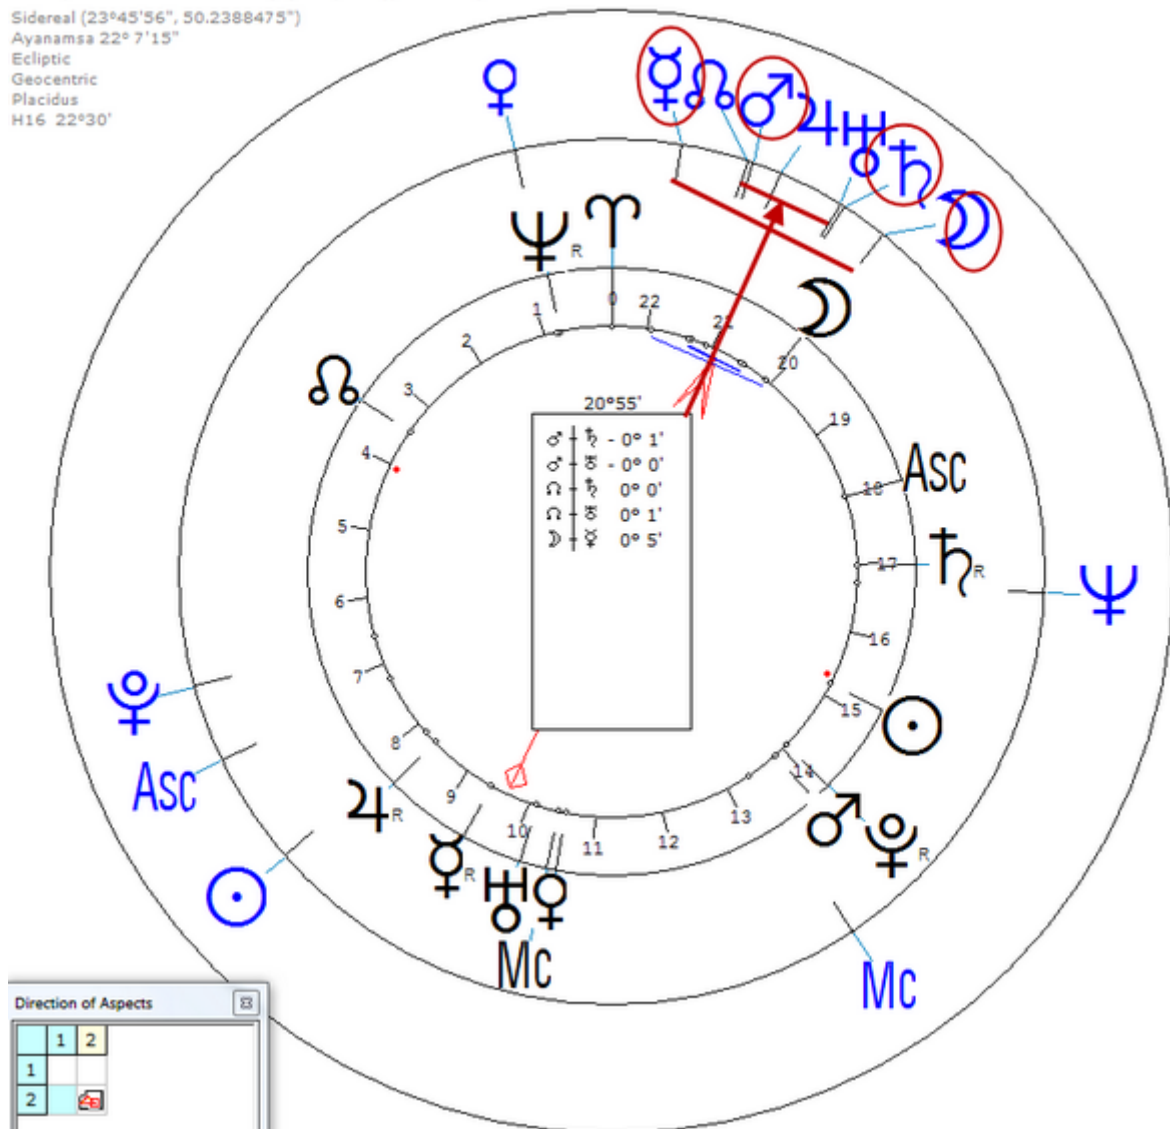

Christ, Lena

30 October 1881 at 14:30 (= 2:30 PM)Glonn, Germany, 47n59, 11e52
German writer.

<https://www.astro.com/astro-databank/Christ,_Lena>

On 30 June 1920 Lena Christ committed suicide at the age of 38 in Munich.

Lunar Return (Harmonic 16)

Lunar $\♂/\♁$ = Lunar $\♃/\♁$

She has in Natal : $\♃_n/\♁_n = \♁_n$

Christ, Lena

30 October 1881 Sun 14:30 (GMT+0:47:28) 47n59 11e52
Glonn, Former West Germany (BRD, FRG), Germany

Sidereal (23°45'56", 50.2388475")

Ayanamsa 22° 7'15"

Ecliptic

Geocentric

Placidus

H16 22°30'